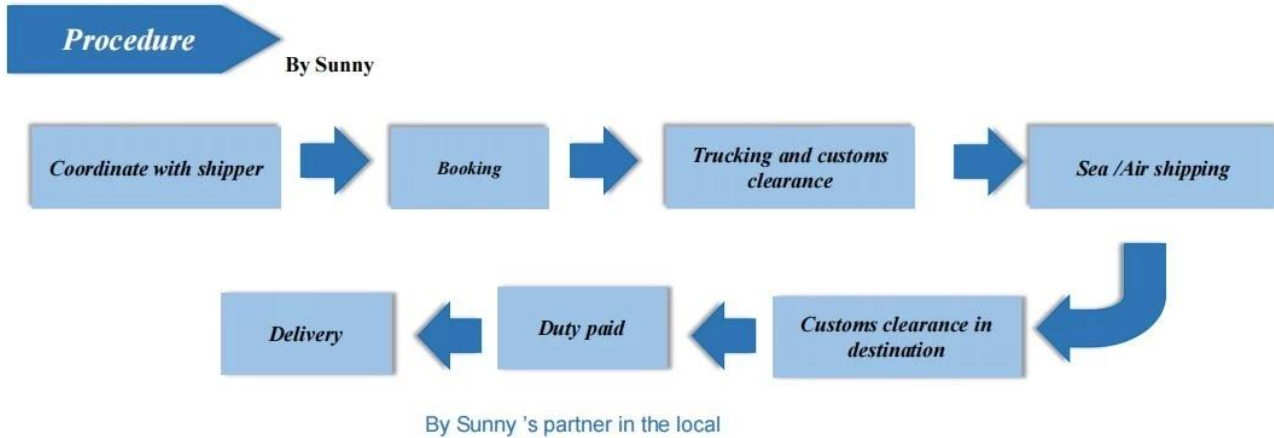

DDU/DDP Services

 Available for both Air and Sea

 The most advantaged countries

As a member of World Cargo Alliance (WCA), Sunny has closely cooperation with the forwarder in many countries

SHIPPING TIME

	USA	EUR	Canada	Oceania	Southeast Asia	Other Country
Air freight	Airline: EK CA OZ KE MU CZ AC MH BA AK QF AA NZ and so on airport to airport or airport plus delivery					
Sea Freight	18-25 Days	20-25 Days	18-25 Days	18-25 Days	Port to port or shipping and delivery	
Railway Freight	/	18-25 Days	/	/	/	/