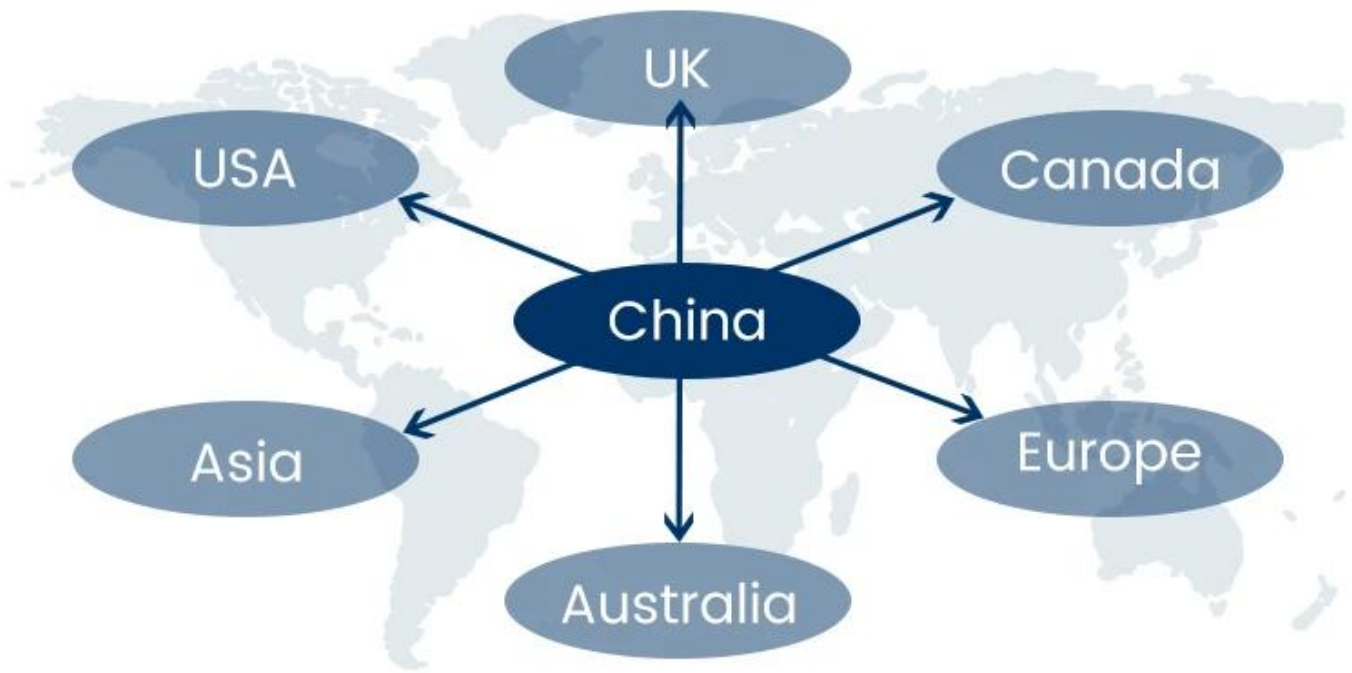

# Service Routes

These area is our advantage routes, we're able to provide more competitive cost for you.

 <b>Sunny Worldwide Logistics (SZ) Limited</b> Shipping Time						
Shipping & Main Service	America	Europe	Japan	Southeast Asia	Australia	Other Country
Amazon FBA	DDP 5-6days	DDP 6-7days	DDP 4-5days	DDP 3-4days	2-3 days	NO Service
Express	2-3 days	2-3 days	2-3 days	2-3 days	2-3 days	4-5 days
Sea Freight	DDP 18-22days	DDP 20-25days	DDP 5-7days	DDP 5-7days	Port TO Port	
Air Freight	Airline :EK AA PO CA HU NH EY TK OZ CZ CX BY, etc. Airport to airport plus delivery					